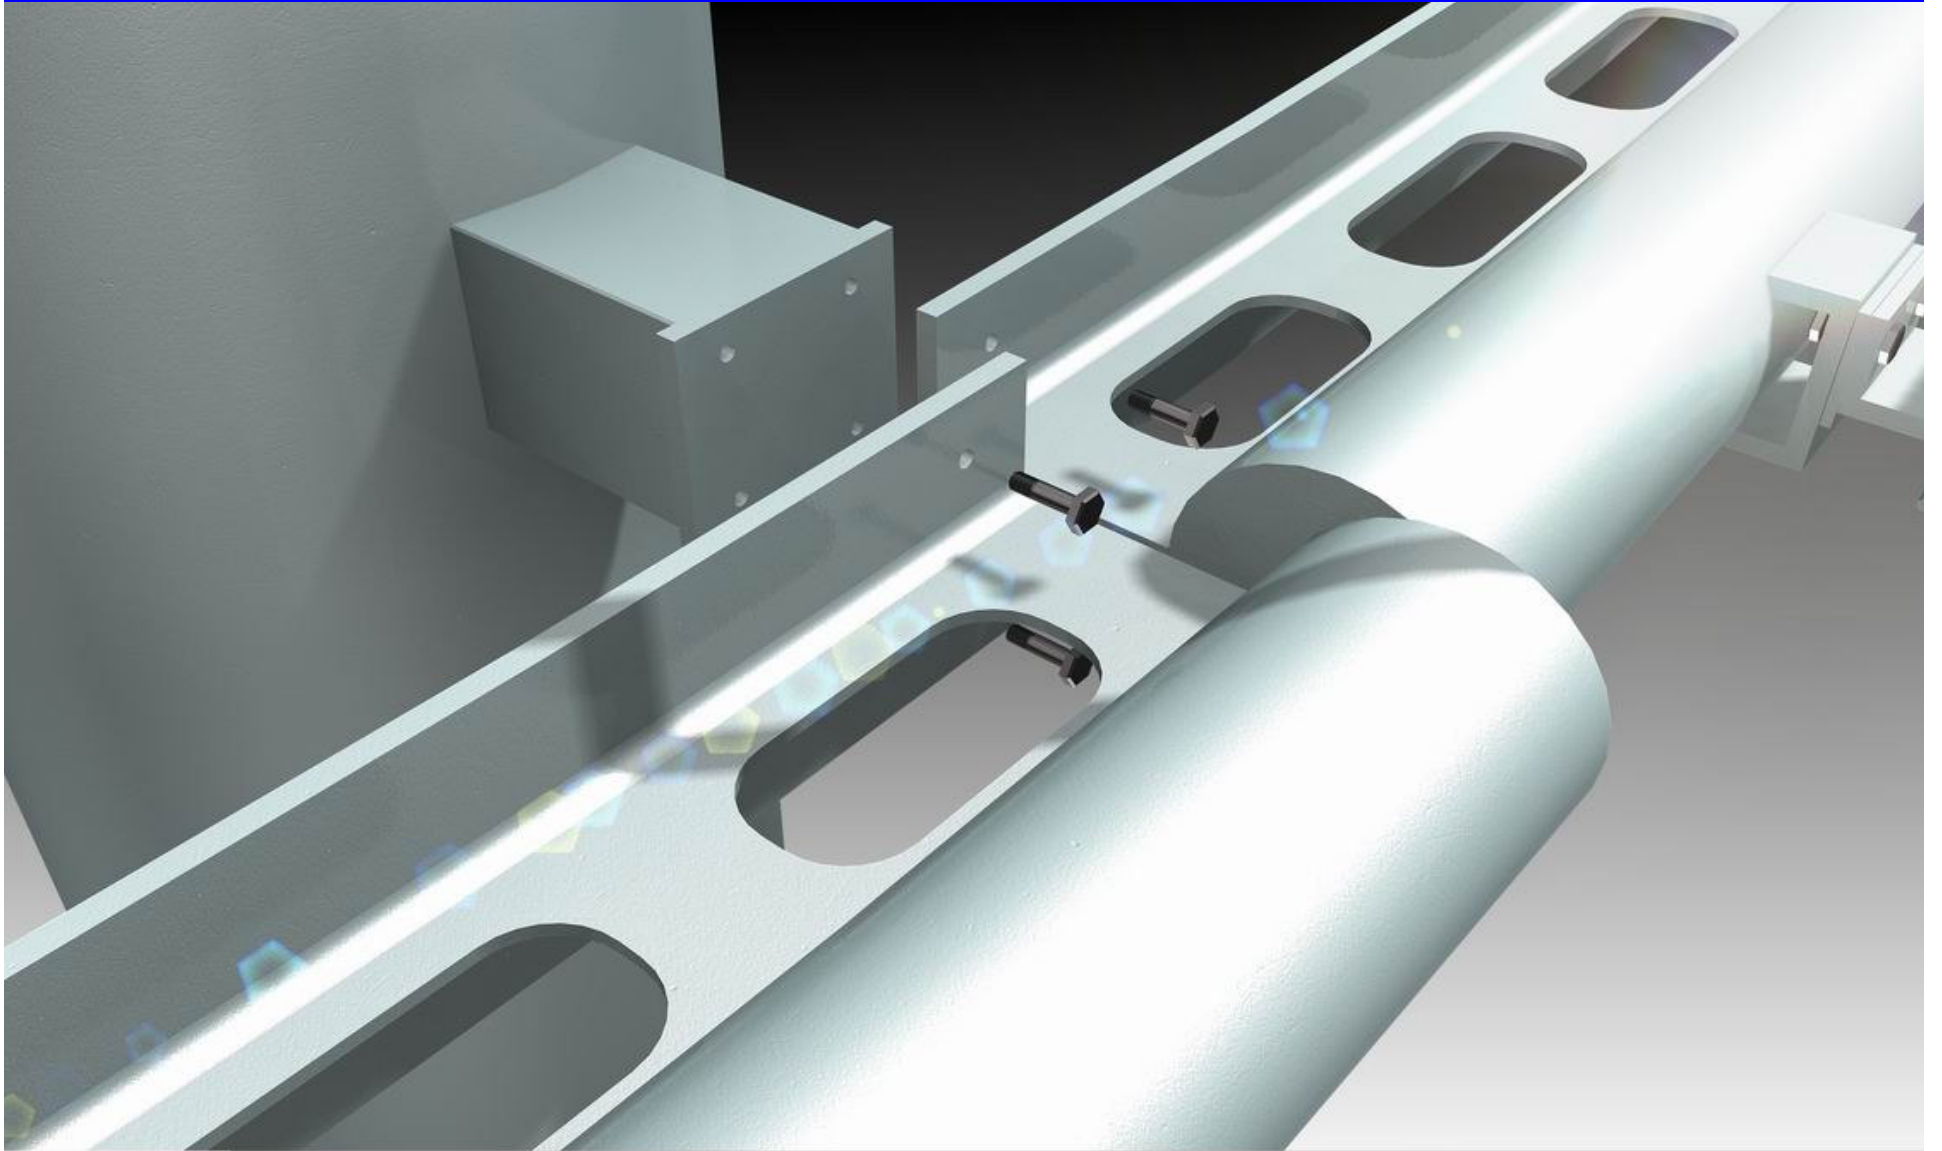

San Jose Civic Center 'Rotunda' San Jose, CA
Richard Maier & Partners Architects

Renée and Henry Segerstrom Concert Hall
Orange County, CA

©2006 www.dolorin.com

THANK YOU